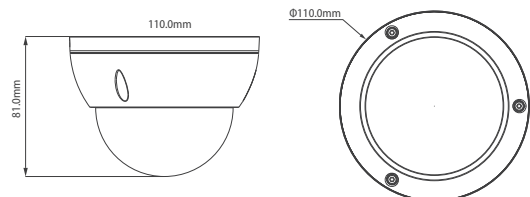

DH-IPC-HDBW4800E NEW

4K Ultra HD Network IR Vandal Dome Camera

Features

- 1/2.3" 4K 12Mp Exmor CMOS
- H.264&MJPEG dual-stream encoding
- Max 7fps@4K(3840×2160),25/30fps@3M
- WDR, Day/Night(ICR), 3DNR,AWB,AGC,BLC
- Multiple network monitoring: Web viewer, CMS(DSS/PSS) & DMSS
- 4mm Fixed lens
- Max. IR LEDs Length 20m
- IP66, IK10, DC12V, PoE

Dimensions (mm)

Accessories(optional)

Technical Specifications

Model	IPC-HDBW4800E
Camera	
Image Sensor	1/2.3" 4K progressive scan CMOS
Effective Pixels	3840(H)x2160(V)
Scanning System	Progressive
Electronic Shutter Speed	Auto/Manual, 1/3(4)~1/10000s
Min. Illumination	0.1Lux/F1.6 (Color), 0Lux/F1.8(IR on)
S/N Ratio	More than 50dB
Video Output	N/A
Camera Features	
Max. IR Length	20m
Day/Night	Auto(ICR)/Color/B/W
Backlight Compensation	BLC / HLC / DWDR
White Balance	Auto/Manual
Gain Control	Auto/Manual
Noise Reduction	3D
Privacy Masking	Up to 4 areas
Lens	
Focal Length	4mm
Max Aperture	F1.6
Focus Control	Manual
Angle of View	H: 80°
Lens Type	Fixed lens
Mount Type	Board-in Type
Video	
Compression	H.264/ MJPEG
Resolution	4K(3840× 2160)/1080P(1920× 1080)/720P(1280× 720)/D1(704× 576/704× 480) /CIF(352× 288/352× 240)
Frame Rate	Main Stream 4K(1~15fps)/3M/1080P/ (1 ~ 25/30fps) Sub Stream D1/CIF(1 ~ 25/30fps)
Bit Rate	H.264: 20K ~ 16Mbps
Audio	
Compression	N/A
Interface	N/A
Network	
Ethernet	RJ-45 (10/100Base-T)
Wi-Fi	N/A
Protocol	IPv4/IPv6, HTTP, HTTPS, SSL, TCP/IP, UDP, UPnP, ICMP, IGMP, SNMP, RTSP, RTP, SMTP, NTP, DHCP, DNS, PPPoE, DDNS, FTP, IP Filter, QoS, Bonjour
ONVIF	ONVIF,PSIA,CGI
Max. User Access	20 users
Smart Phone	iPhone, iPad, Android, Windows Phone
Auxiliary Interface	
Memory Slot	N/A
RS485	N/A
Alarm	N/A
PIR Sensor Range	N/A
General	
Power Supply	DC12V, PoE (802.3af)
Power Consumption	<7W
Working Environment	-30°C~+60°C, Less than 95% RH
Ingress Protection	IP66
Vandal Resistance	IK10
Dimensions	Φ110mm×81mm
Weight	406g(531.8g with packaging)